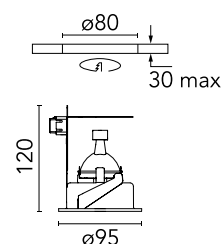

FLOS

03.3502.30 Matte White

Compass IP65 Ø 95

Designed by Flos Architectural, 2013

LED retrofit

Recessed 12V lamp luminaire. Remote transformer not included.

Are you a professional and your project needs consulting and support?

[BOOK AN APPOINTMENT](#)

Main specifications

Mounting	Ceiling recessed
Environment	Indoor dry location
Lamp category	LED retrofit
Lamp type	QR-CBC 51
Lamp holder	GX5.3
Ilcos	No
Number of heads	1

Physical

Colour	Matte White
Trim	No
Orientation	Adjustable
Rotation (°)	355
Longitudinal tilting (°)	20
Recessed depth (mm)	120
Net weight (kg)	0.50
IP	65
IP external	65

Download

[Mounting instructions](#)

[↓ PDF](#)